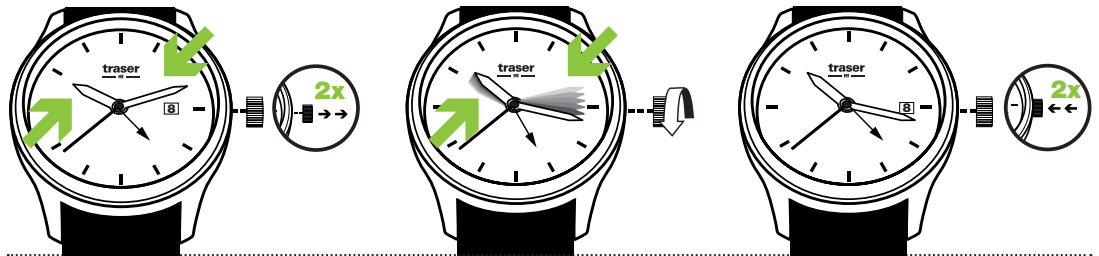

TIME ADJUSTMENT